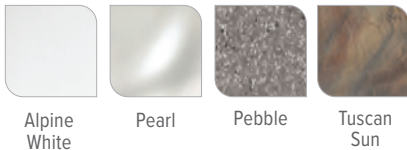

Rhythm spa shown with Alpine White shell, Almond cabinet and Almond Hot Spot Collection Step.

Shell Colors

Cabinet Colors

Cover Colors

Seating Capacity	7 people	Control System	IQ 2020® 230 V / 50 amp, 60 Hz (Includes G.F.C.I. protected sub-panel)
Dimensions	7' x 7' x 36" / 2.13 m x 2.13 m x 0.92 m	Lighting – Interior	10 multi-color LED points of light, dimmable
Water Capacity	330 gallons / 1,250 liters	Lighting – Exterior	4 multi-color LED points of light, dimmable
Weight	845 lbs. / 383 kg dry; 4,820 lbs. / 2,185 kg filled*	Heater	No-Fault® 4,000 W / 230 V
Jets	40 total <ul style="list-style-type: none"> • 3 XL Directional Hydromassage jets • 2 XL Rotary Hydromassage jets • 3 Directional Hydromassage jets • 2 Rotary Hydromassage jets • 30 Directional Precision® jets 	Energy Efficiency	FiberCor® Insulation; Certified to California Energy Commission (CEC) and APSP 14 energy efficiency standards for portable spas
Water Feature	Included	Effective Filtration Area	65 sq. ft., top loading
Jet Pump 1	Wavemaster® 6200; Two-speed, 1.5 HP Continuous Duty, 3.2 HP Breakdown Torque	Vinyl Cover	3.5" to 2.5" tapered, 2 lb. density foam core
Jet Pump 2	Wavemaster® 6000; One-speed, 1.5 HP Continuous Duty, 3.2 HP Breakdown Torque	Available Options	
Floor Drain	Included	Cover Lifter	CoverCradle®, CoverCradle II, or UpRite®
Water Care System	FROG® In-Line Cartridge Ready	Steps	Hot Spot Collection Step (Almond, Havana, and Storm), Polymer Step (Ash)
		Entertainment	Wireless Sound System